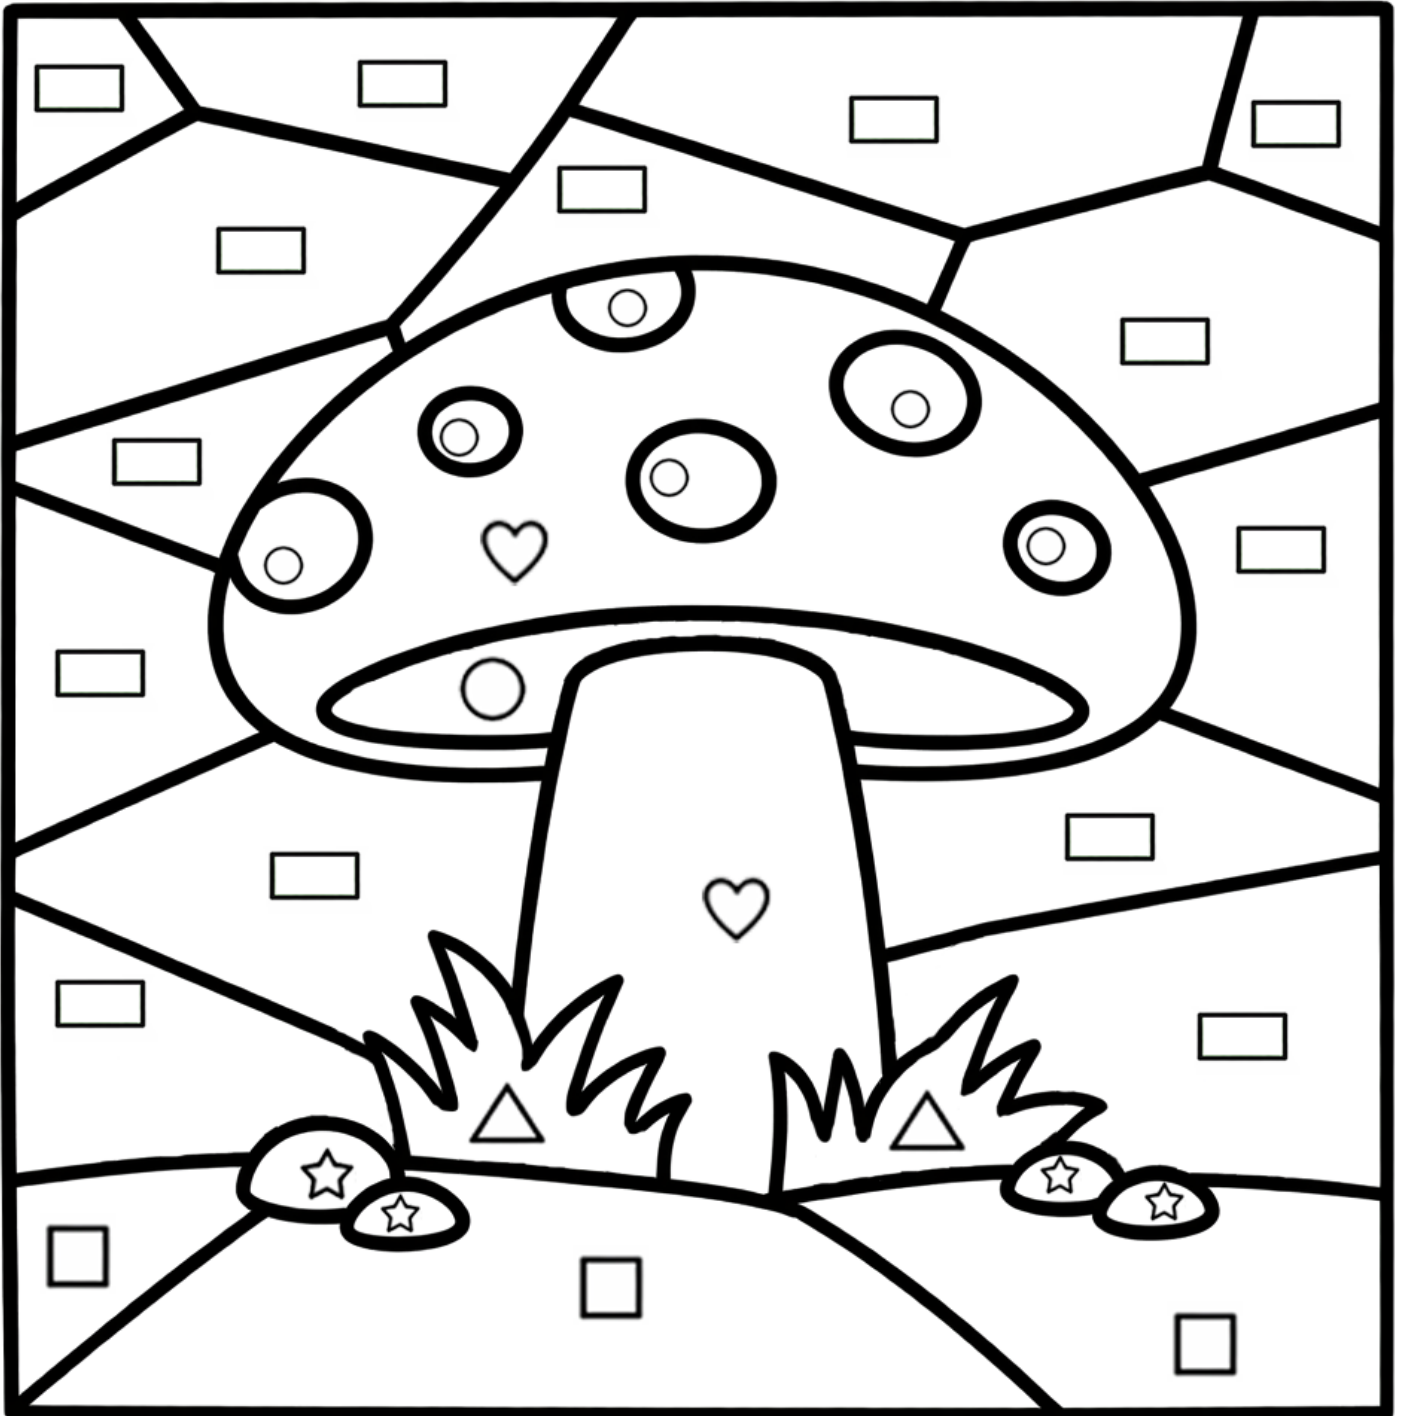

○ = Red □ = Blue △ = Yellow ♥ = Pink ☆ = Orange ▭ = Green

- Blue □ Brown △ Green ♥ Red ☆ Grey ▭ Purple

○ Pink □ Brown △ Green ♥ Red ☆ Grey ▭ Blue

Name _____

Paint-By-Shapes

2D Shapes: Ivan

Beginner Level

Color Key

2D Shapes: Ivan
Challenge Level

Color Key

square: brown

rectangle: peach

half-circle: blue

right triangle: purple

trapezoid: red

**equilateral
triangle:** light blue

Name _____

Paint-By-Shapes

2D Shapes: Ivan
Super Challenge Level

Color Key

square: brown

rectangle: peach

half-circle: blue

right triangle: purple

Color-By-Shapes

2-D Shapes

Color the heart your favorite color.

Color Key

square: light brown

rectangle: green

triangle: brown

circle: pink