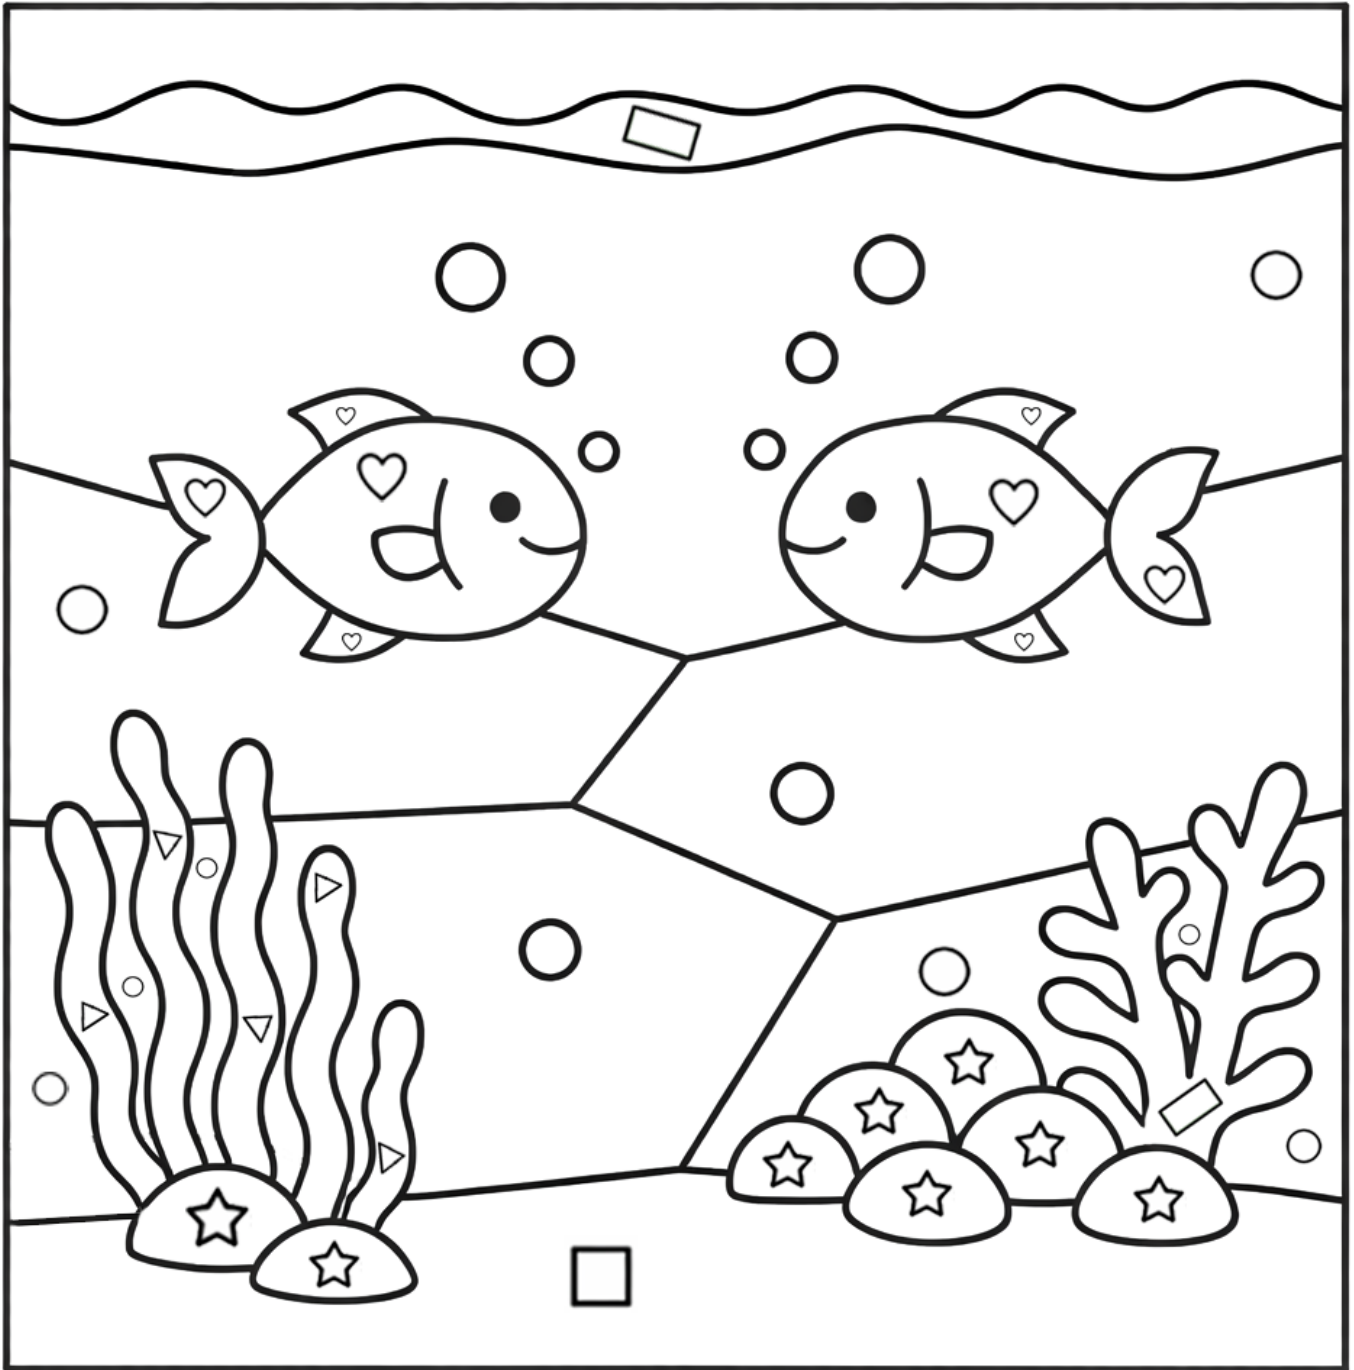

○ = Red □ = Blue △ = Yellow ♥ = Pink ☆ = Orange ▭ = Green

- Blue □ Brown △ Green ♥ Red ☆ Grey ▭ Purple

○ Pink □ Brown △ Green ♥ Red ☆ Grey ▭ Blue

Name _____

Paint-By-Shapes

2D Shapes: Ivan

Beginner Level

Color Key

2D Shapes: Ivan
Challenge Level

Color Key

square: brown

rectangle: peach

half-circle: blue

right triangle: purple

trapezoid: red

**equilateral
triangle:** light blue

Name _____

Paint-By-Shapes

2D Shapes: Ivan
Super Challenge Level

Color Key

square: brown

rectangle: peach

half-circle: blue

right triangle: purple

Color-By-Shapes

2-D Shapes

Color the heart your favorite color.

Color Key

square: light brown

rectangle: green

triangle: brown

circle: pink